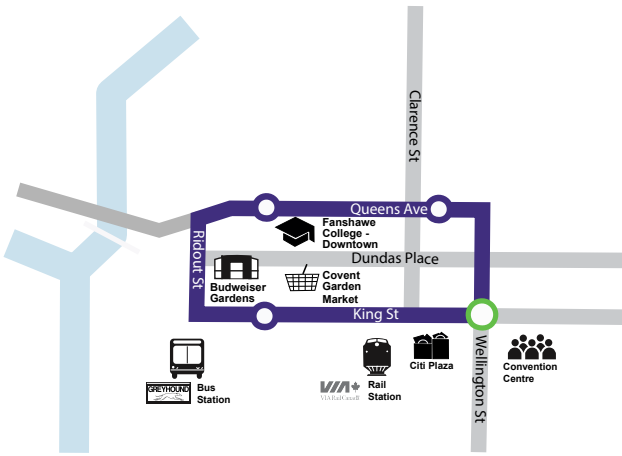

Downtown Loop

East London Link

Wellington Gateway