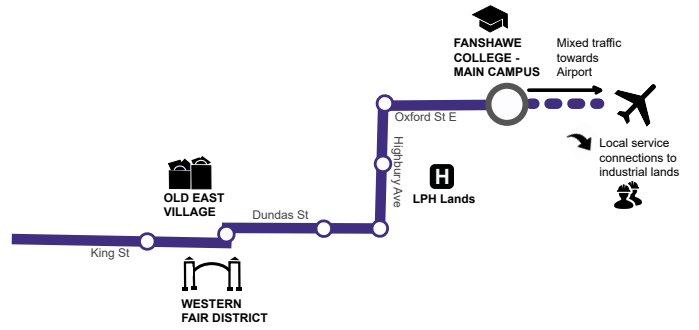

Downtown Loop

East London Link

Wellington Gateway